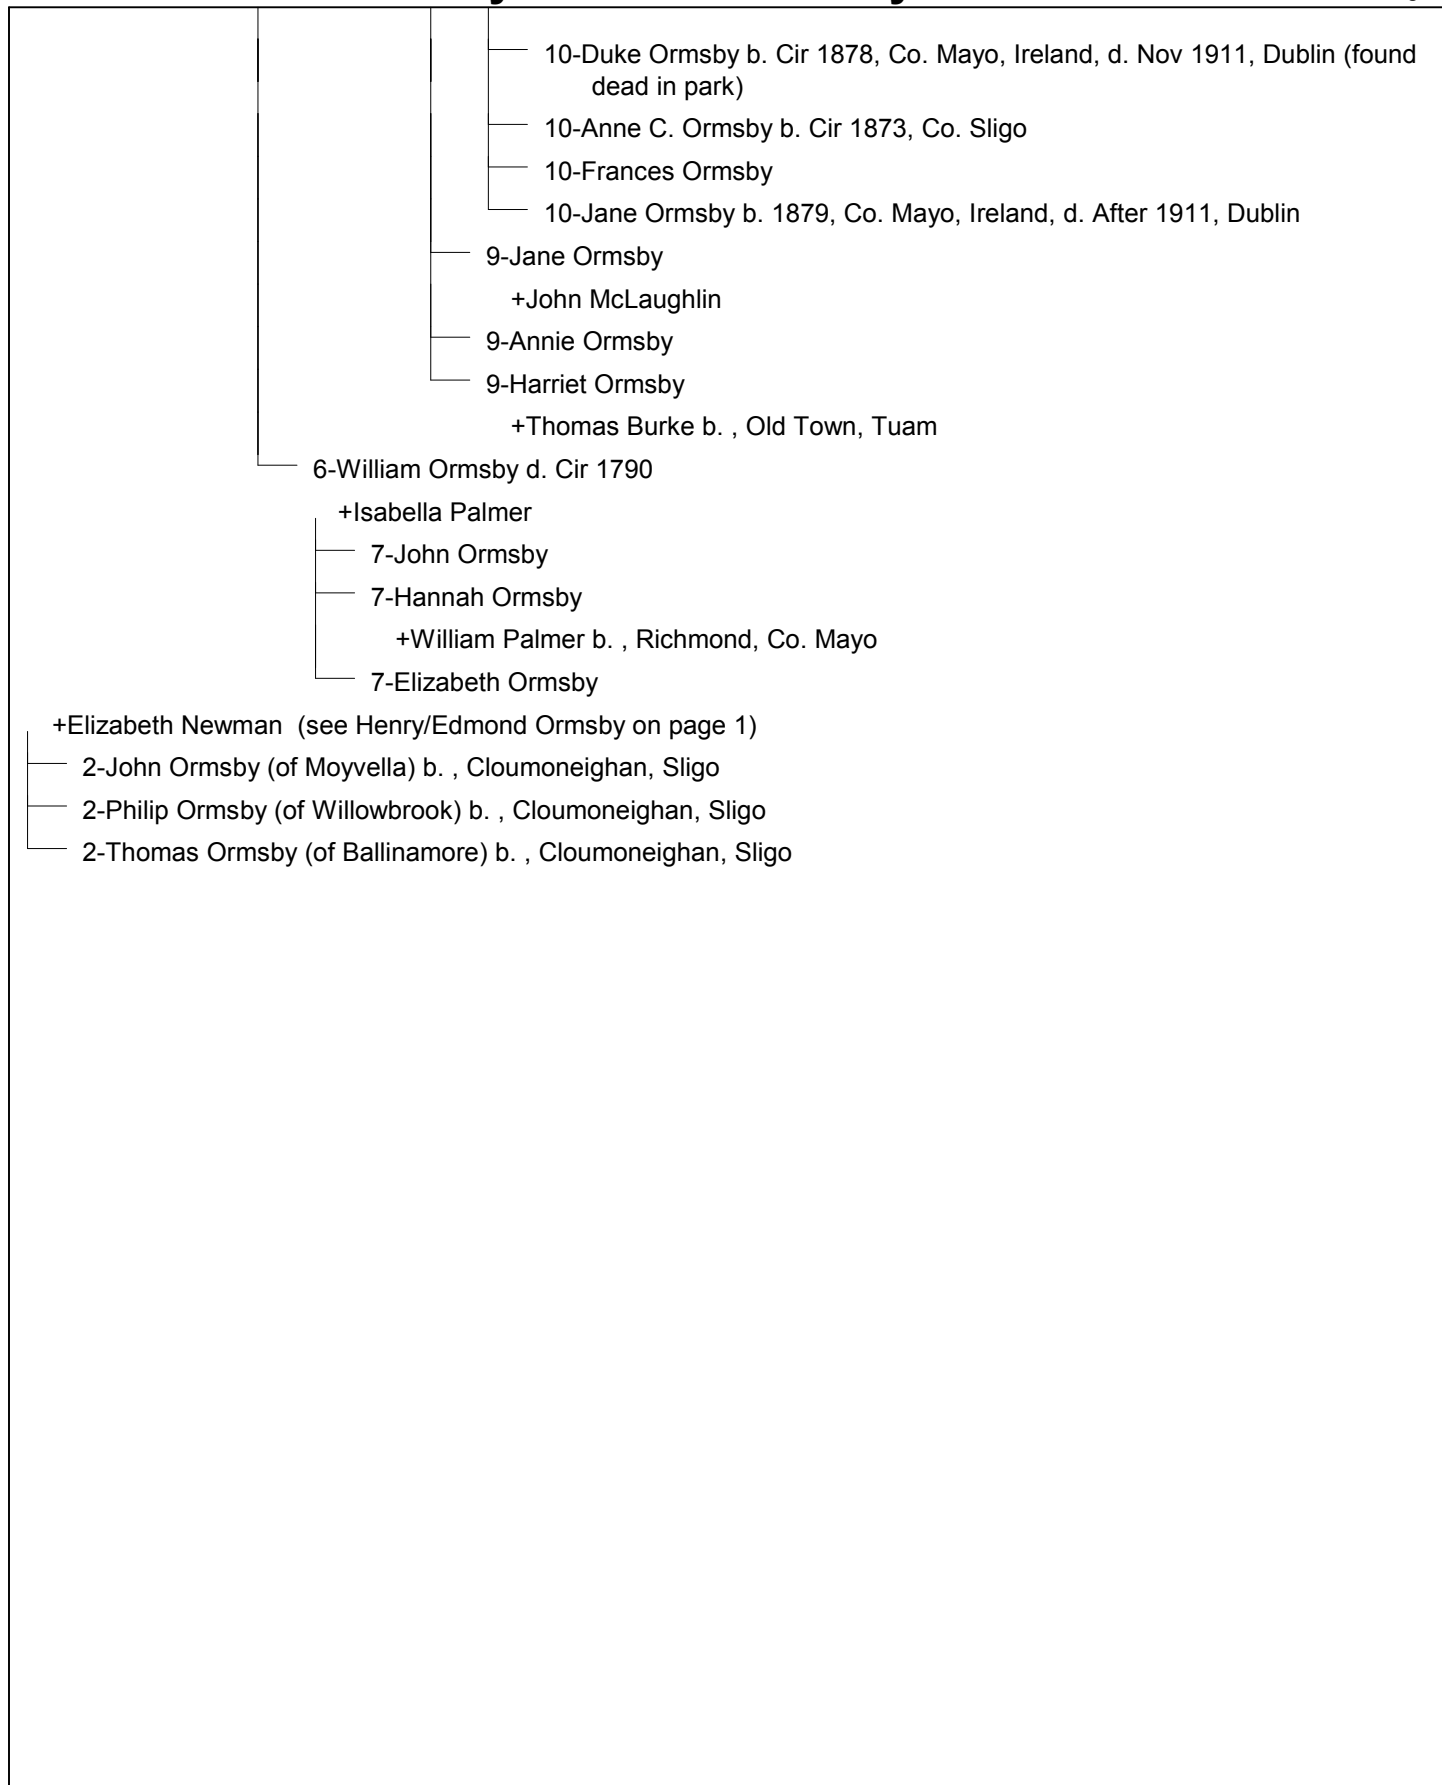

Descendants of Henry/Edmond Ormsby

(No Surname)		
E.	2	
Sarah (Cir 1900-1955)	2	
BARNETT		
Duke (Cir 1917-)	2	
Eileen (Cir 1911-)	2	
John	2	
Sophia (Cir 1914-)	2	
BINGHAM		
Henrietta	1	
BLAKENEY		
Mary	1	
BOURKE		
Elizabeth Anna (Cir 1838-After 1911)	4	
Walter	4	
BROWNE		
Michael	3	
Patrick	3	
BURKE		
Thomas	5	
CALDWELL		
Andrew	3	
Rebecca	3	
COOPER		
James	4	
Mary (Est 1790-) ...	3, 4	
GOLDEN		
Maria (1875-1946)	2	
GREHAN		
Bridget (Cir 1908-2007)	2	
William (Willy) (1855-1937)	2	
HEATON		
Alice (nee Pemberton) (Cir 1890-1956)	1	
HILL		
Minnie	4	
HUSTON		
George	3	
Louisa (Cir 1794-Cir 1875)	3, 4	
JORDAN		
Mary	1	
JORDAN		
Winifred	1	
JOYNT		
Ellen (1856-1938)	2	
James	2	
KELPH (KELKE)		
Susan	1	
KIRKWOOD		
(No Given Name.)	4	
MALONEY		
Catherine (Cir 1850-)	1	
MANLEY		
George	3	
Helen (1894-)	3	
MCDONNELL		
Mary (Cir 1830-Bef 1911)	1	
MCLAUGHLIN		
John	5	
MCLUCAS		
Annie (Cir 1880-)	2	
Doris (1930-Cir 1959)	2	
Dorothy (Cir 1927-Cir 1998)	2	
Duke (Cir 1926-Cir 1978)	2	
Duke Robert (Cir 1884-1971)	2	
Eva (1930-Cir 1997)	2	
George (1879-1962)	1	
George (Cir 1924-Cir 1999)	2	
Maggie (1910-)	1	
Robert (Cir 1909-)	1	
Robert (Est 1850-1886)	1	
Sophia (1912-)	1	
Sophia (Cir 1886-1940)	2	
William (1911-)	1	
NEALON		
Margaret	3	
NEWMAN		
Elizabeth	5	
O'MALLEY		
George	1	
Mary (Est 1725-)	1	
O'NAUGHTEN		
Rose	1	
ORMSBY		
Adelaide Elizabeth (1889-1982)	3	
Andrew	4	
Anne C. (Cir 1873-) ...	5	
Annie	5	
Annie Elizabeth	3, 4	
Anthony	4	
Arthur (1897-1978)	2	
Arthur (Cir 1815-) ...	3, 4	
Arthur William (Cir 1862-)	3, 4	
Bessie	3, 4	
Caldwell	4	
Duke (1807-1891)	1	
Duke (1868-)	4	
Duke (Cir 1748-1824)	1	
Duke (Cir 1878-1911)	5	
Duke (Cir 1890-)	2	
Duke Compton (1886-1983)	3	
Duke Thomas (Cir 1908-)	4	
Eileen (Cir 1902-)	3	
Elizabeth	5	
Frances	5	
Frederick L. J. (1891-1918)	3	
Frederick Lambert (Cir 1909-)	4	
George (-1792)	4	
George (Cir 1894-)	2	
George Albert (1853-1913)	2	
George Duke	4	
George O'Malley (Cir 1865-)	4	
Hannah	5	
Harriet	5	
Helen Mary (1918-1996)	3	
Henry	4	
Henry (1864-)	4	
Henry/Edmond (Cir 1555-)	1	
James (Cir 1891-1969)	2